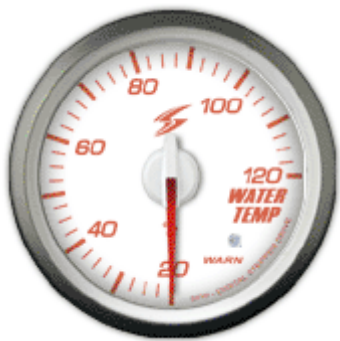

Boost (electrical)

Product SKU
52mm: CS5201W
60mm: CS6001W

Boost 3bar (electrical)

Product SKU
52mm: CS5210W
60mm: CS6010W

INTAKE PRESS (electrical)

Product SKU
52mm: CS5209W
60mm: CS6009W

Water temp. (electrical)