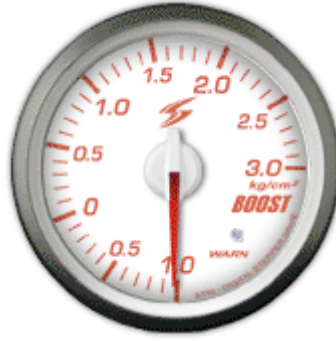

Boost (electrical)

Product SKU
52mm: CS5201W
60mm: CS6001W

Boost 3bar (electrical)

Product SKU
52mm: CS5210W
60mm: CS6010W

INTAKE PRESS (electrical)

Product SKU
52mm: CS5209W
60mm: CS6009W

Water temp. (electrical)